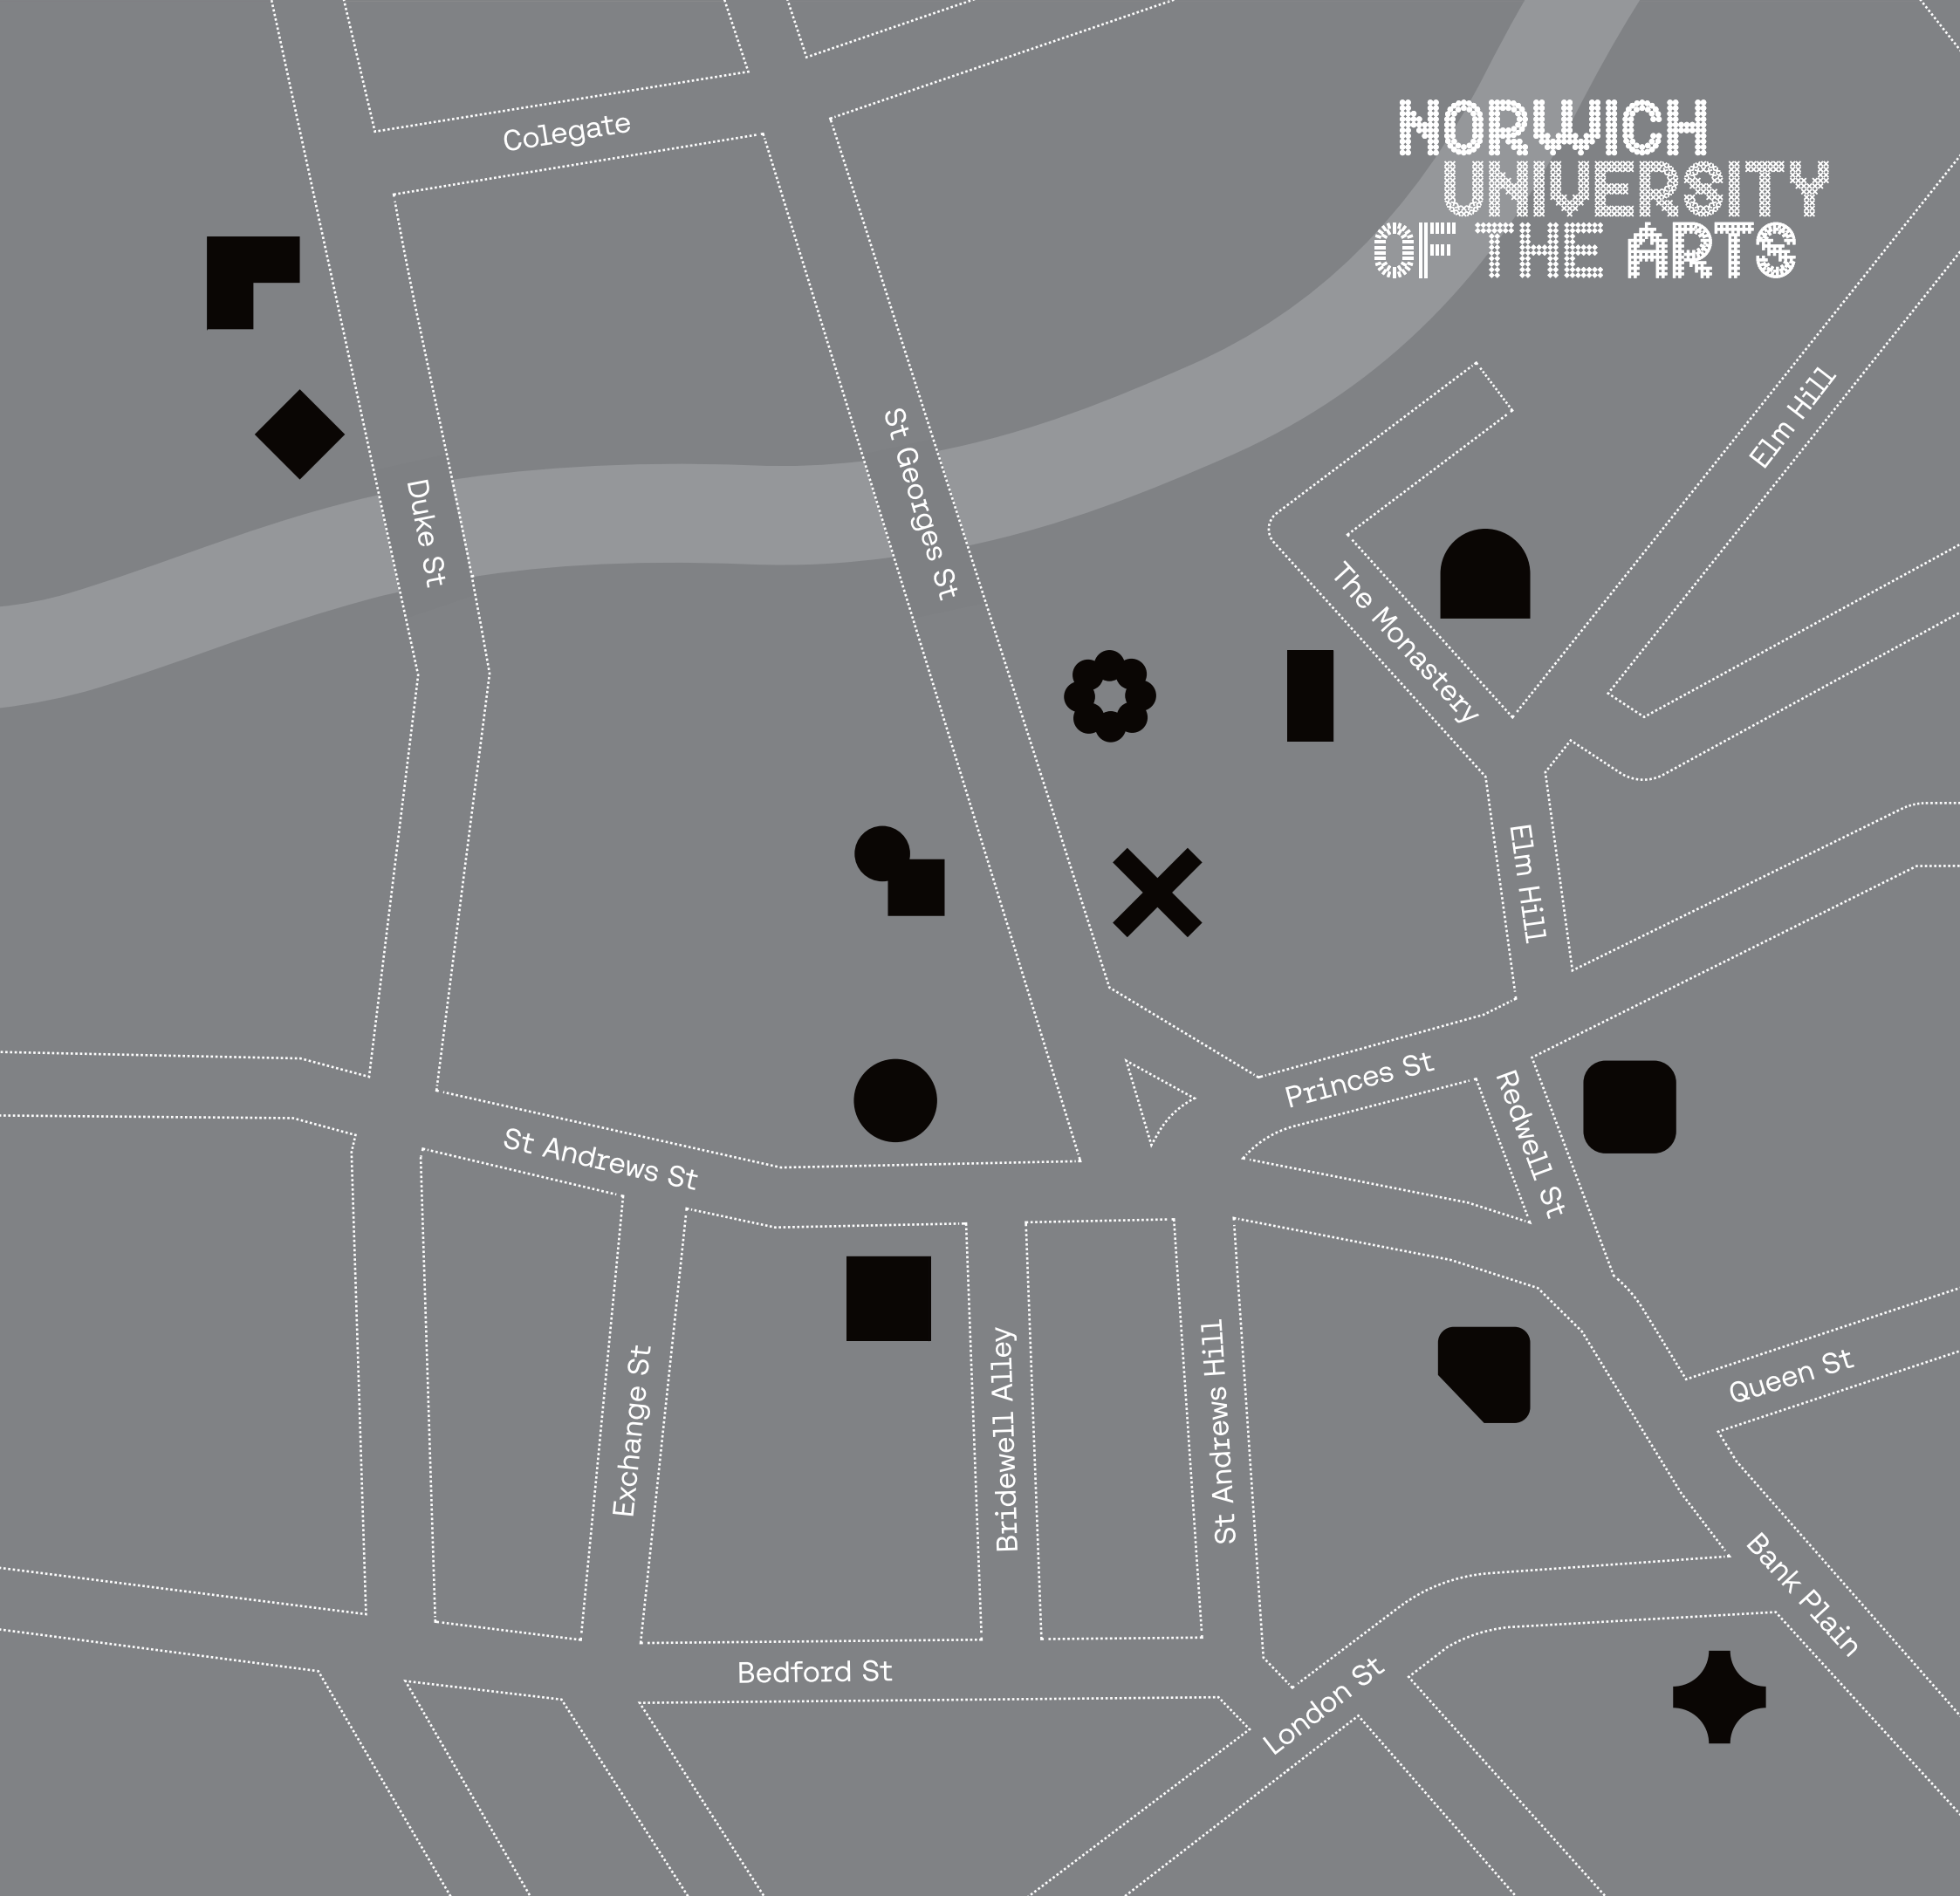

NORWICH UNIVERSITY OF THE ARTS

→ Guntons Building

→ Cavendish House/
East Gallery

→ The Monastery

→ Duke Street

→ St Georges
Building

→ Boardman House

→ Duke Street
Riverside

→ East Garth

→ Francis House

→ St Andrews
House

→ West Garth

→ Bank Plain