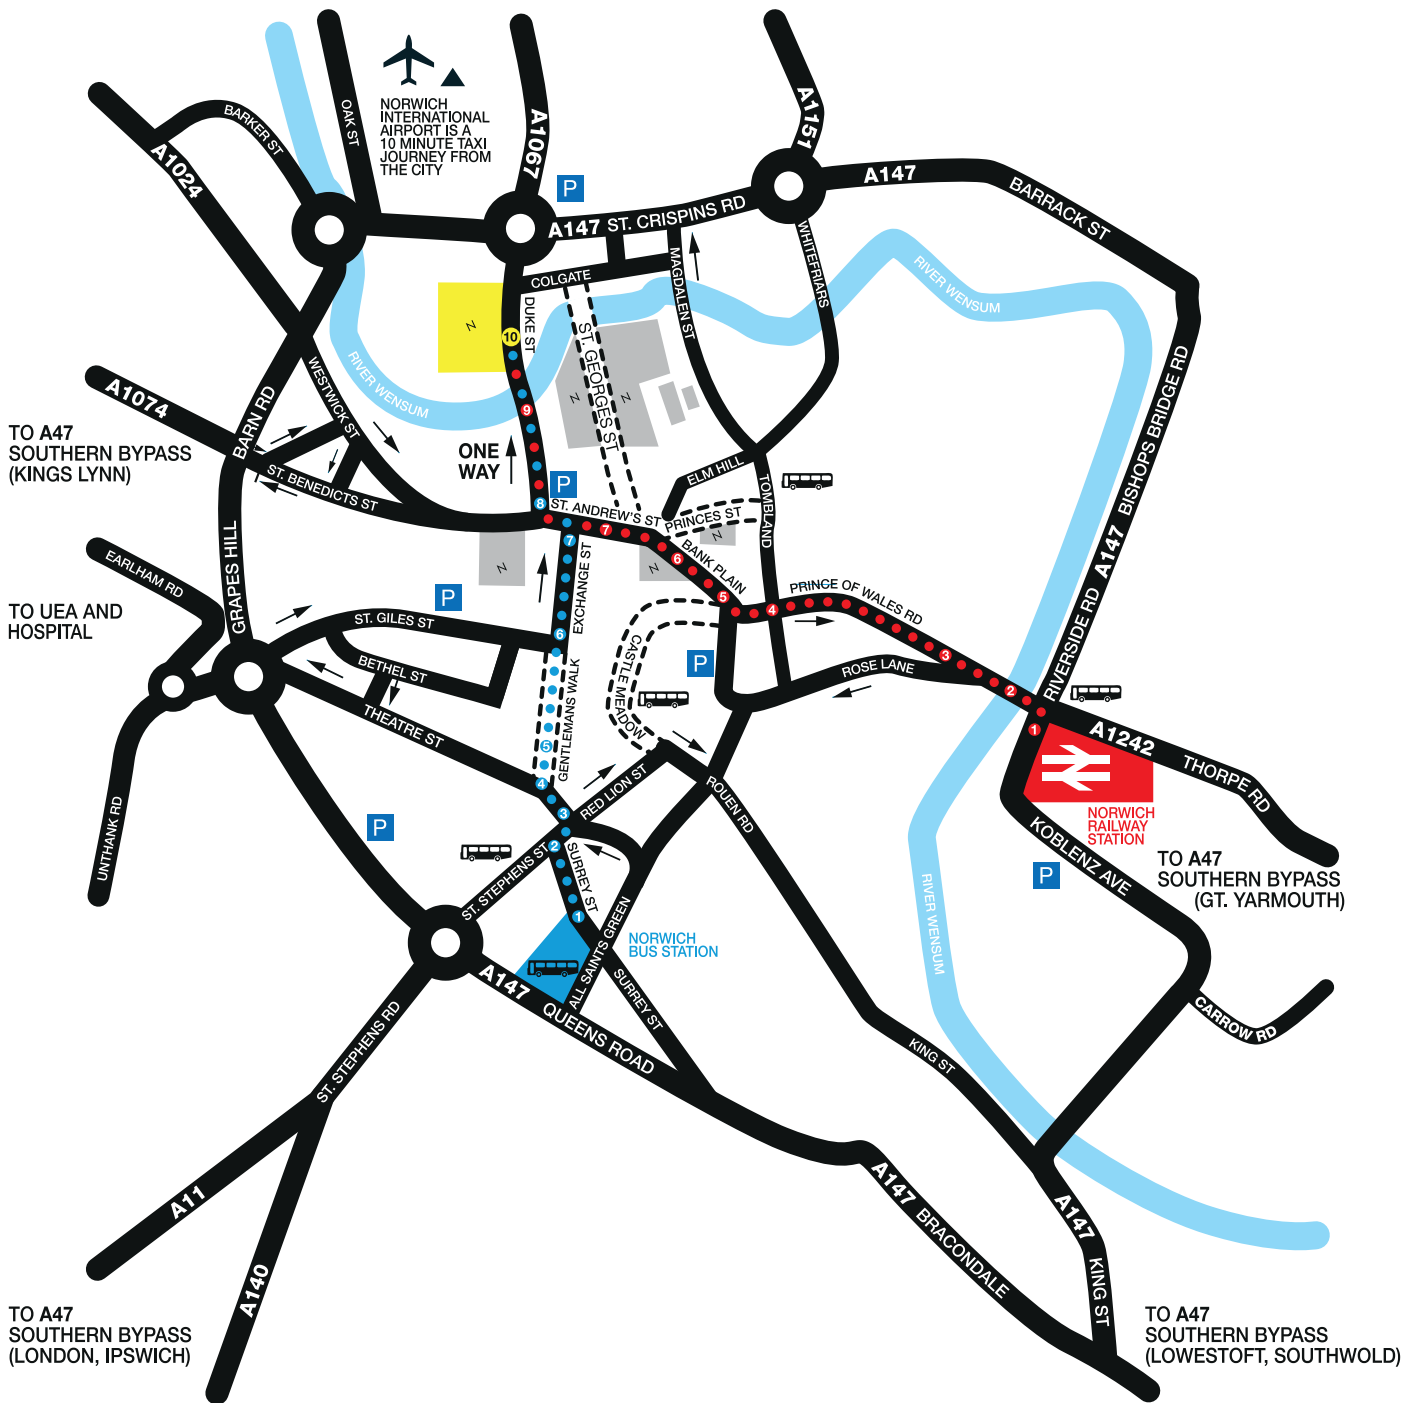

NORWICH UNIVERSITY OF THE ARTS TRAVELLING TO NUA DUKE STREET

From train station

- ❶ From the front entrance of the train station, go straight on through the car park until you reach the traffic lights
- ❷ Cross the road and go over the bridge
- ❸ Cross over to the right hand side of Prince of Wales Road and continue to the crossroads
- ❹ Continue straight on to Agricultural Hall Plain
- ❺ Turn right onto Bank Plain
- ❻ Continue on this road (changes to Redwell Street)
- ❼ Continue on this road (changes to St. Andrews Street)
- ❽ Turn right onto Duke Street
- ❾ Continue straight on over the bridge
- ❿ Arrive at NUA Duke Street building (on left, opposite Premier Inn)

Distance 0.8 miles / 16mins estimated walking time

From bus/coach station

- ❶ Turn left onto Surrey Street
- ❷ Turn right onto St Stephens Street
- ❸ Turn left onto Rampant Horse Street
- ❹ Turn right onto Brigg Street (pedestrianised, opposite Marks & Spencer)
- ❺ Continue straight on to Gentlemen's Walk (market on left)
- ❻ Continue straight on to Exchange Street (follow direction of traffic)
- ❼ Turn left onto St Andrew's Street
- ❽ Turn right onto Duke Street
- ❾ Continue straight on over the bridge
- ❿ Arrive at NUA Duke Street building (on left, opposite Premier Inn)

Duration 0.7 miles / 12mins estimated walking time